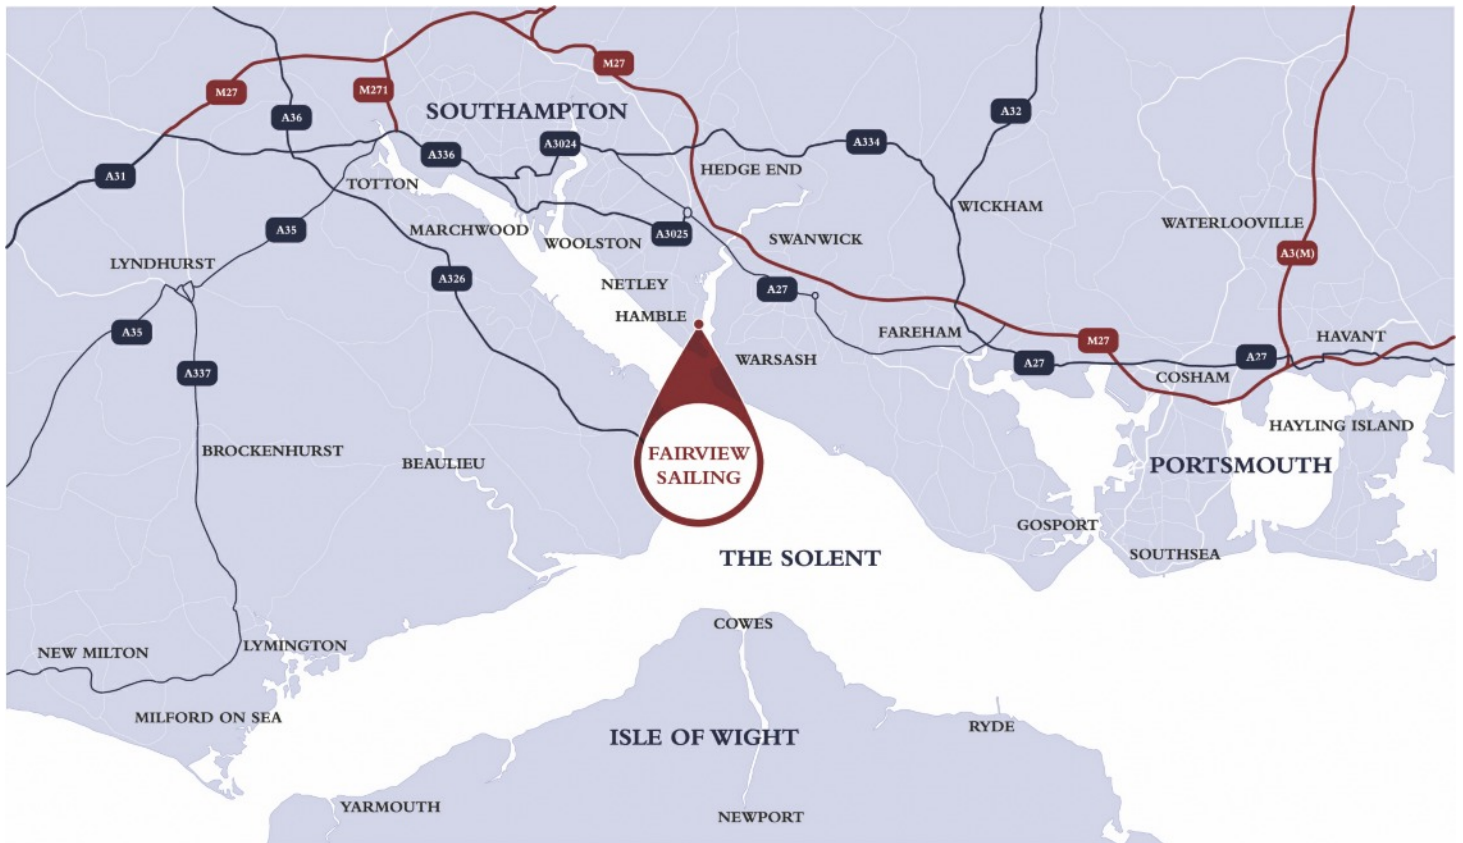

Directions By Car

Approaching from the east or west on the "M27" exit junction 8, after leaving the motorway follow the sign to HAMBLE (A3024) at the first roundabout. At the next roundabout (Windover Roundabout) take your second exit, (B3397) Hamble Lane, and get in to the right hand lane. Carry straight on for Hamble over 3 roundabouts and continue on straight down Hamble lane until you reach the heart of the village where there is a mini roundabout. Take a left turn and you will find PORT HAMBLE MARINA about 200 yards on the right hand side. Once you have driven down the hill into the marina for about 100 yards you will see our office's on the left next to Force 4 chandlery.

Directions By Train

The nearest main rail link to Port Hamble is the Southampton Parkway Station. A taxi ride from the station or Southampton Airport will take approximately 15 - 20 minutes.

Fairview Sailing, Fairview House, Port Hamble Marina, Southampton, Hampshire, SO31 4QD